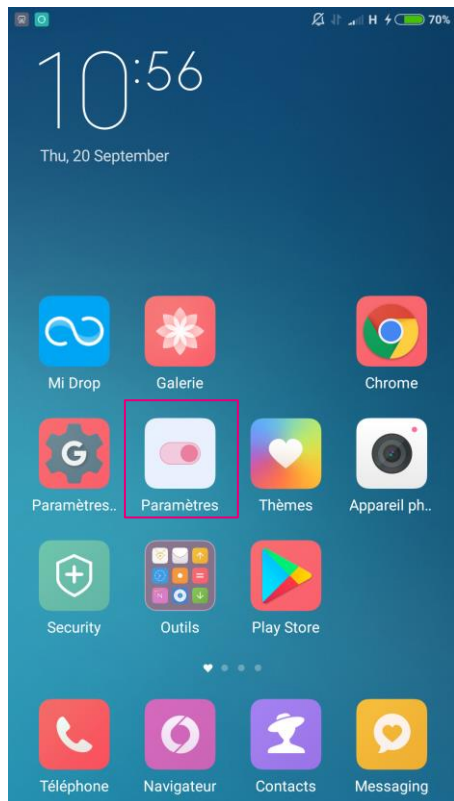

1 Cliquez sur « **Paramètres** ».

Cliquez sur « **Cartes SIM & réseaux mobiles** ».